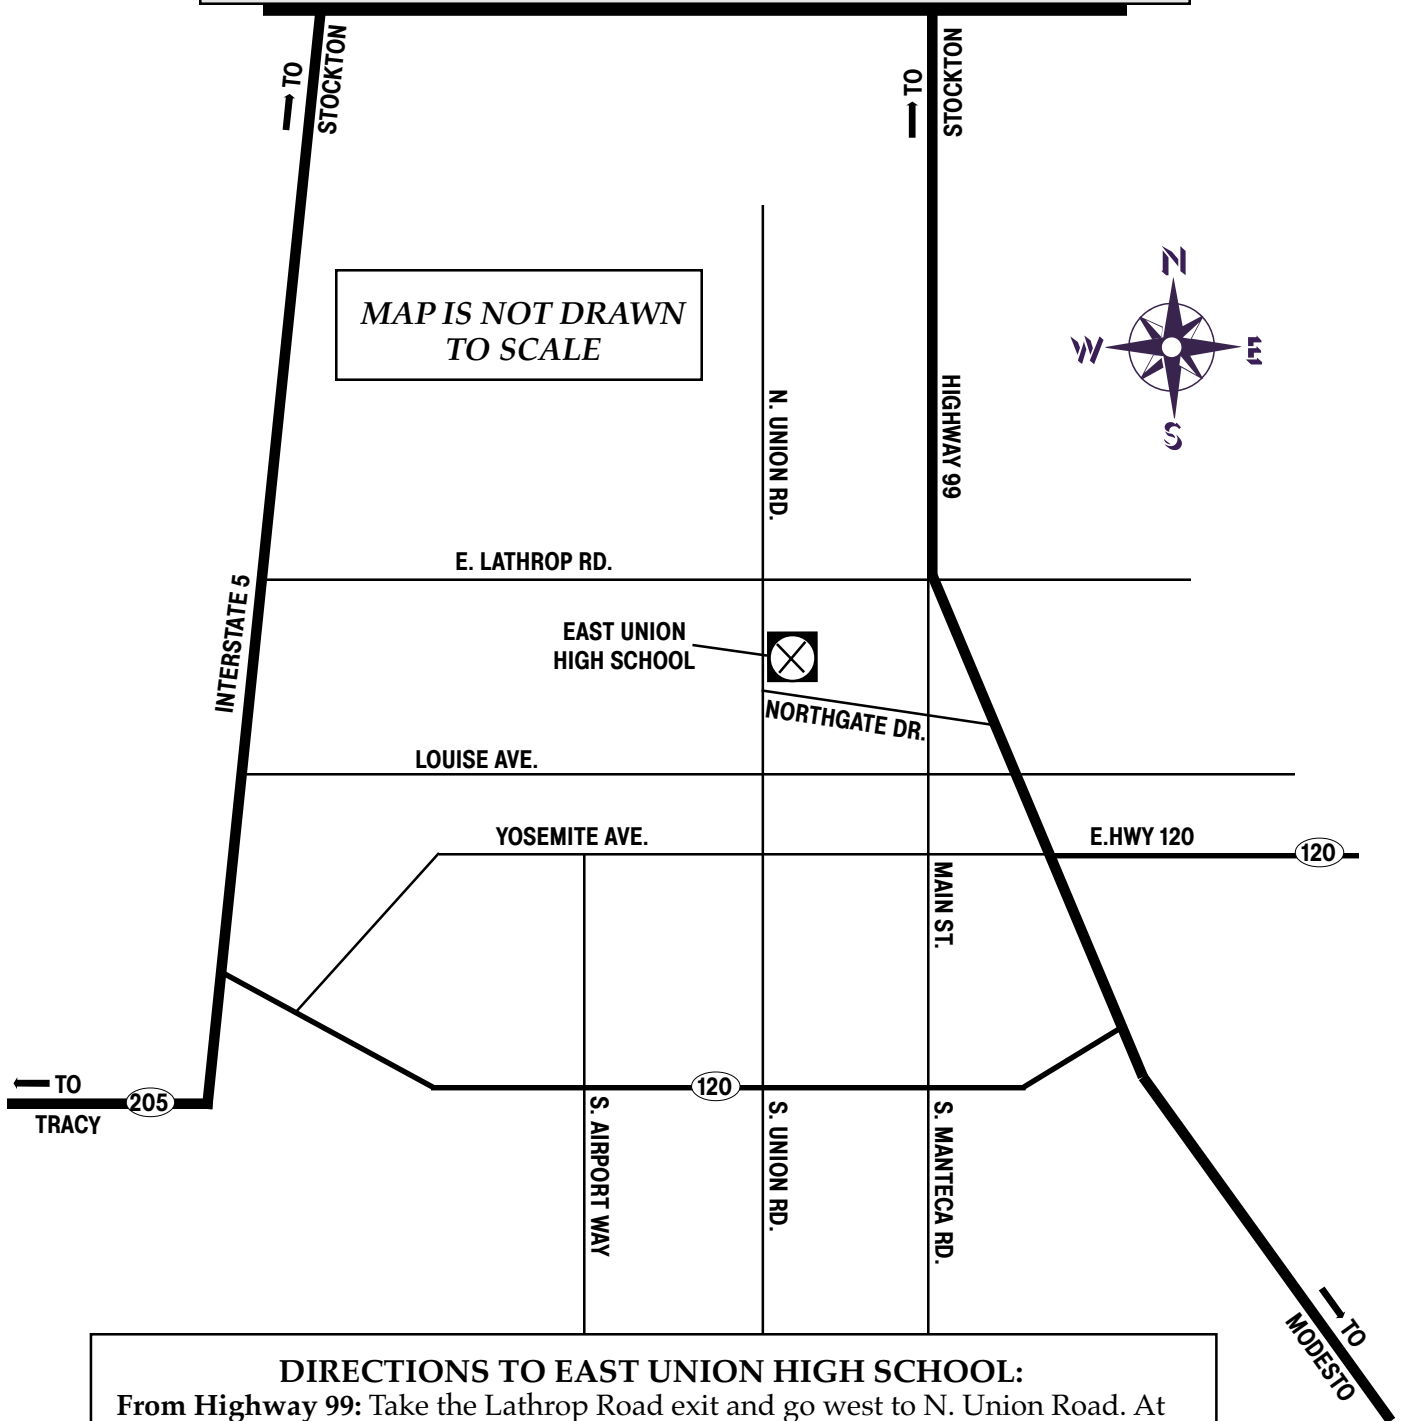

EAST UNION HIGH SCHOOL

1700 N. Union Road
Manteca

MAP IS NOT DRAWN
TO SCALE

DIRECTIONS TO EAST UNION HIGH SCHOOL:

From Highway 99: Take the Lathrop Road exit and go west to N. Union Road. At N. Union Road, turn left (south). The school is on N. Union Road (east side of road) just before Northgate Drive.

From I-5: Take the Lathrop Road exit and go east to N. Union Road (several miles). At N. Union Road, turn right (south). The school is on N. Union Road (east side of road) just before Northgate Drive.